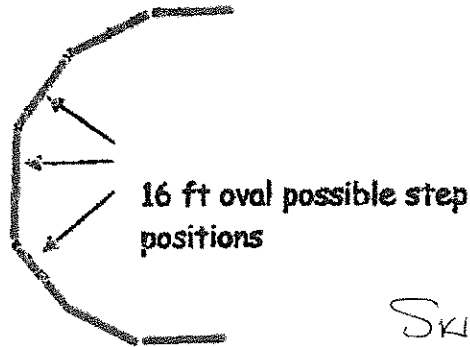

In-Pool Step Possible locations

SKIMMER LOCATION IS THE SECOND VERTICAL SPACE FROM THE LEFT SIDE OF THE STEP (FROM INSIDE POOL) AND THE RETURN HOLE IS THE THIRD SPACE FROM STEP.